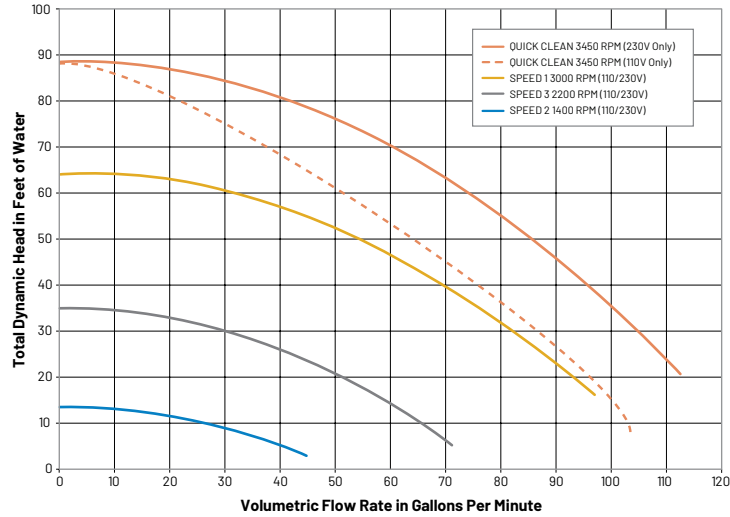

PERFORMANCE CURVES

The SuperFlo VS Variable Speed Pump has earned the Eco Select® brand distinction as one of the greenest and most efficient choices from Pentair.

1620 Hawkins Ave | Sanford, NC 27330 | United States | 800.831.7133 | pentair.com

All Pentair trademarks and logos are owned by Pentair plc. SuperFlo® and Eco Select® are registered trademarks of Pentair Water Pool and Spa, Inc. and/or its affiliated companies in the United States and/or other countries. Hayward® and Super Pump® are registered trademarks of Hayward Industries, Inc. in the United States and/or other countries. Because we are continuously improving our products and services, Pentair reserves the right to change specifications without prior notice.

Pentair is an equal opportunity employer.

PI-238 1/19 ©2019 Pentair Water Pool and Spa, Inc. All rights reserved.